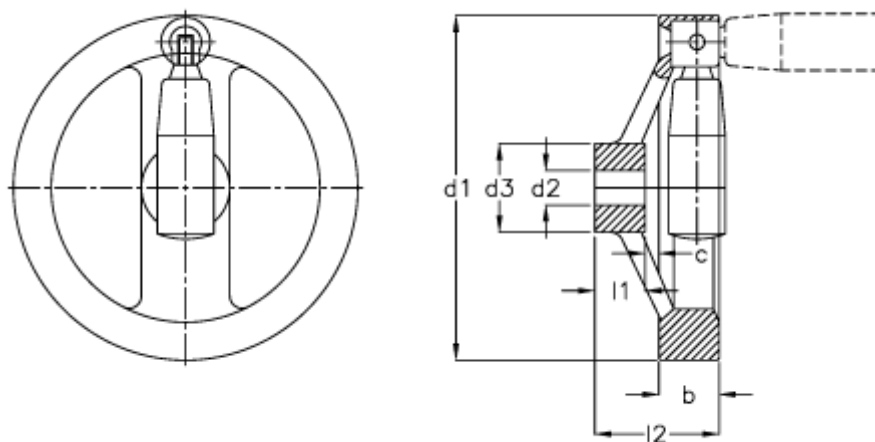

Data Sheet

Article number: 201263299

Description: E+G Handwheel
GN 322.3-125-B12-R

Measures

b	= 24.5	l2 = 44.0
c	= 4.5	
d1	= 125	
d2 H7	=	
d2 H7	= 12	
d3	= 31	
Handle	= 23	
l1	= 18	